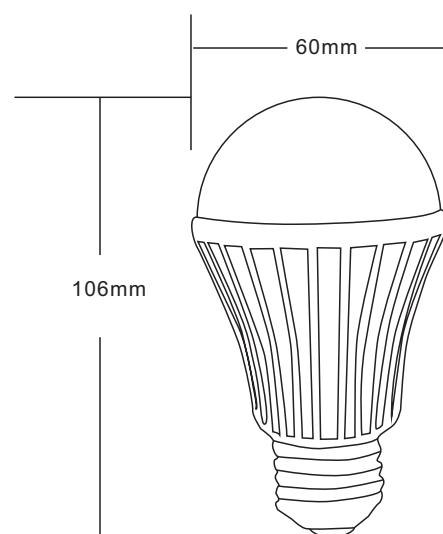

User's Manual for 7W D60 Global LED Bulb

▶ Product Description

These products are in accordance with CE, UL and FCC testing standards. 7W D60 Global LED Bulb is newly developed and released by FOBSUN with Nichia LEDs and E27 base which ensure high lumen output, easy installation and full compatibility with traditional light fixtures. The integrated thermal control technology of FOBSUN effectively reduces the heat generation inside the bulb, and the aluminum alloy housing can achieve full heat dissipation.

7W D60 LED bulb with Nichia LEDs consumes only 10 percent energy as conventional bulb to give the same light intensity. With quality LEDs as light source, this LED bulb has a power of only 7 watts. LED light bulbs are safer and more economical than halogen bulbs, with long-lasting durability, lower power consumption and money saving capability.

▶ Performance Summary

- Utilize Nichia LEDs
- Longer lifetime than conventional lamps and bulbs: min 4 years
- 400 delivered lumens
- Designed to last 50,000 hours and maintain at least 98% of initial lumen output at 1,000 hours
- Integrated thermal management system conducts heat away from LED's and transfer it to surrounding environment
- Up to 60-70% energy saving over conventional lamps and bulbs
- Two Year Warranty